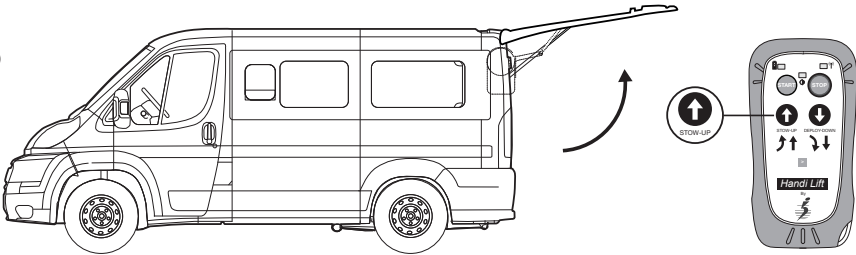

Quick guide

Using the HDO:

A

A. Press the button  to activate the HDO.

handiHDO™

HATCH DOOR OPENER

Different versions of remote controls may occur.

B

B. Press and hold the button  to open the hatch door.

C

C. Press and hold the button  to close the hatch door.

D

D. Press the button  to deactivate the HDO.

auto products

Baggeskærvej 48
DK-7400 Herning

Buskmosevej 4A
DK-6300 Gråsten