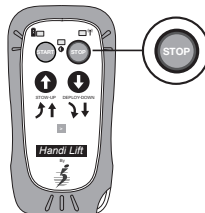

Quick guide

Using the HDO:

A

A. Press the button  to activate the HDO.

handiHDO™

HATCH DOOR OPENER

Different versions of remote controls may occur.

B

B. Press and hold the button  to open the hatch door.

C

C. Press and hold the button  to close the hatch door.

D

D. Press the button  to deactivate the HDO.

auto products

Baggeskærvej 48
DK-7400 Herning

Buskmosevej 4A
DK-6300 Gråsten