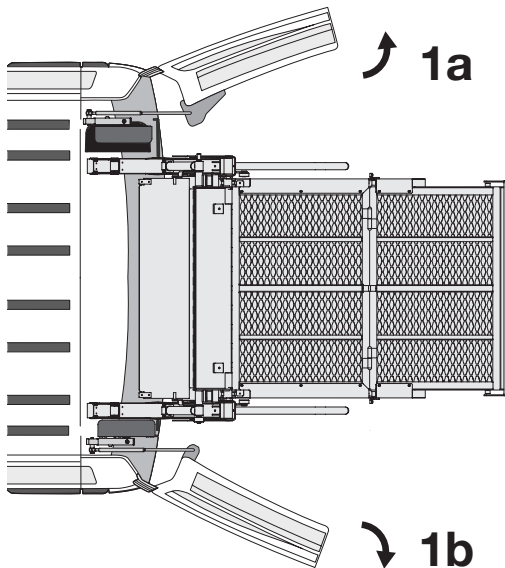

2. Continue pressing the button until the vehicle doors are fully open and the wheelchair lift is completely unfolded.

2