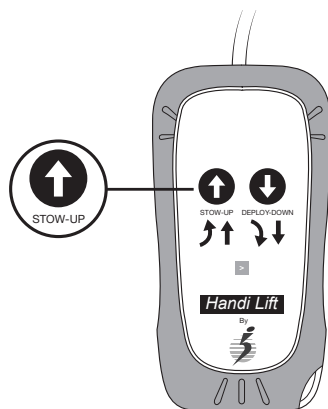

User guide

handiRDO™ REAR DOOR OPENER

Opening

1. Press and hold the button  to open the rear doors.

WARNING: Keep a safe distance when operating the RDO and lift!

2. Continue pressing the button  to activate the wheelchair lift.

2

User guide

handiRDO™ REAR DOOR OPENER

Closing

1. Press and hold the button  to stow the lift and close the rear doors.

1

2. Continue pressing the button . When a small safety-delay occurs, keep pressing to close the doors completely.

User guide for wireless control

handiRDO™ REAR DOOR OPENER

Opening

1. Press the button  to activate the RDO.
2. Press and hold the button  to open the rear doors.

WARNING: Keep a safe distance when operating the RDO and lift!