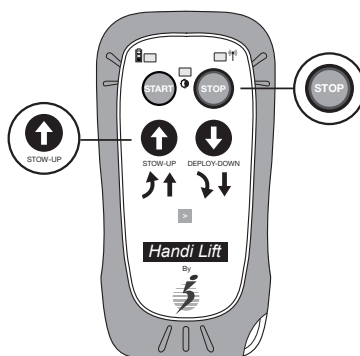

2. Continue pressing the button . When a small safety-delay occurs, keep pressing to close the doors completely.