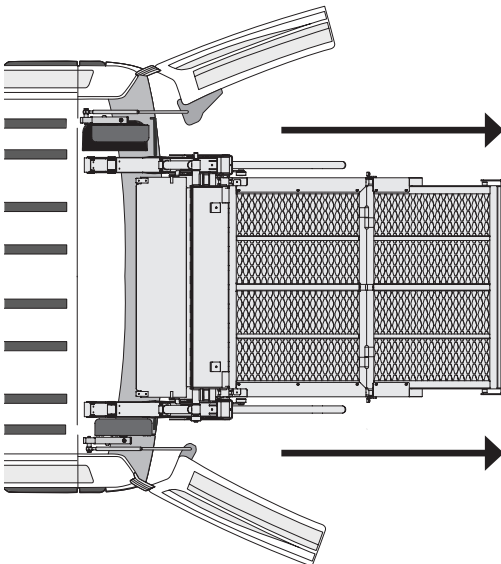

User guide

handiRDO™ REAR DOOR OPENER

Opening

1. Press and hold the button  to open the rear doors.

WARNING: Keep a safe distance when operating the RDO and lift!

2. Continue pressing the button  to activate the wheelchair lift.