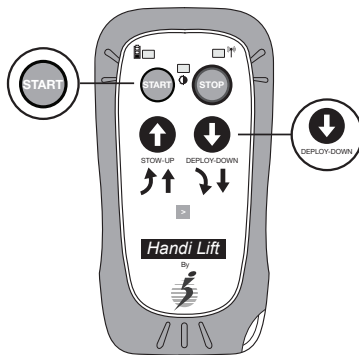

User guide for wireless control

handiRDO™ REAR DOOR OPENER

Opening

1. Press the button  to activate the RDO.
2. Press and hold the button  to open the rear doors.

WARNING: Keep a safe distance when operating the RDO and lift!

2. Continue pressing the button  until the vehicle doors are fully open and the wheelchair lift is completely unfolded.

2

Closing

1. Press the button  to activate the RDO.
2. Press and hold the button  to stow the lift and close the rear doors.