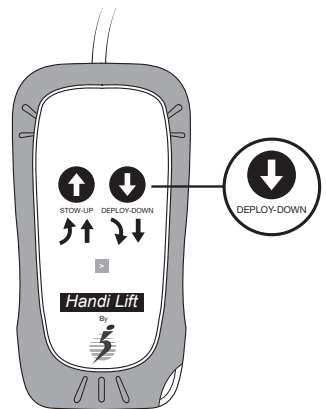

User guide

handiRDO™ REAR DOOR OPENER

Opening

1. Press and hold the button  to open the rear doors.

WARNING: Keep a safe distance when operating the RDO and lift!

2. Continue pressing the button  to activate the wheelchair lift.

2

User guide

handiRDO™ REAR DOOR OPENER

Closing

1. Press and hold the button  to stow the lift and close the rear doors.

1

2. Continue pressing the button . When a small safety-delay occurs, keep pressing to close the doors completely.