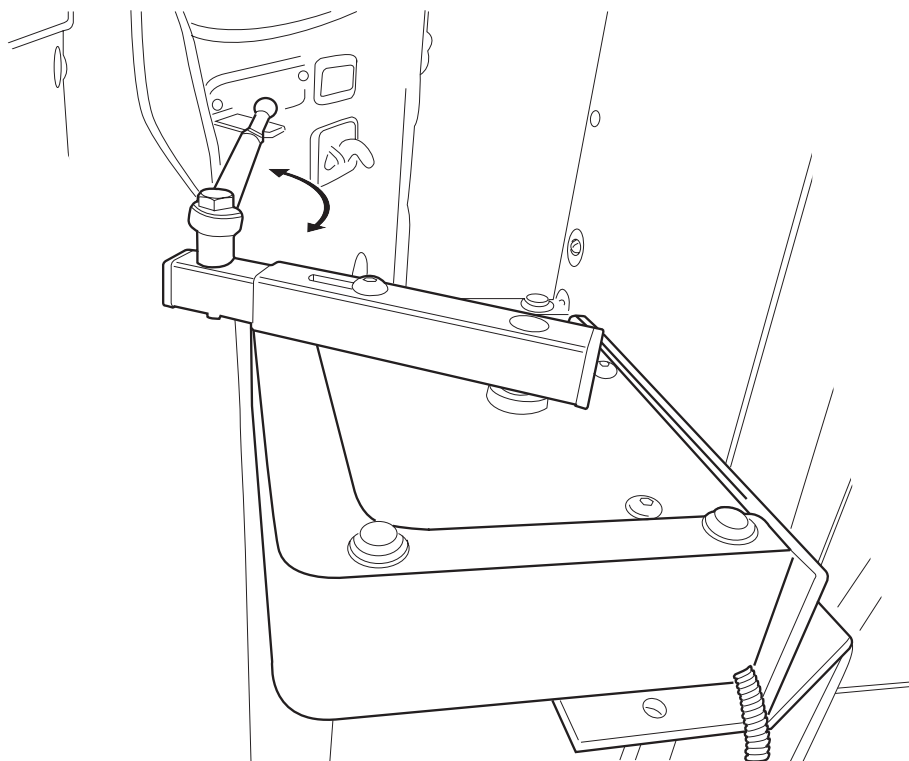

handiRDO™

REAR DOOR OPENER