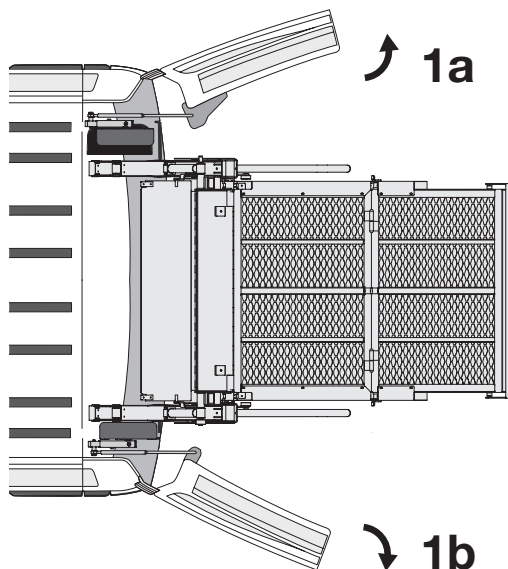

2. Continue pressing the button  until the vehicle doors are fully open and the wheelchair lift is completely unfolded.

2

Closing

1. Press the button  to activate the RDO.
2. Press and hold the button  to stow the lift and close the rear doors.