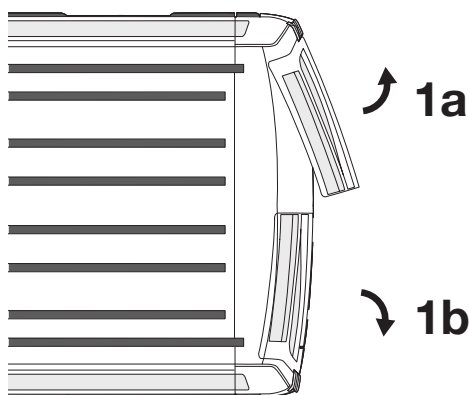

2. Continue pressing the button . When a small safety-delay occurs, keep pressing to close the doors completely.