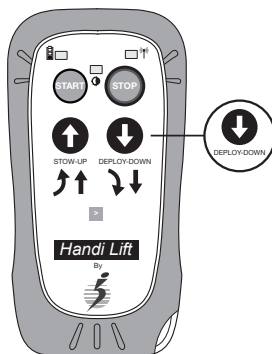

User guide for wireless control

handiRDO™ REAR DOOR OPENER

Opening

1. Press the button  to activate the RDO.
2. Press and hold the button  to open the rear doors.

WARNING: Keep a safe distance when operating the RDO and lift!

2. Continue pressing the button  until the vehicle doors are fully open and the wheelchair lift is completely unfolded.

2

Closing

1. Press the button  to activate the RDO.
2. Press and hold the button  to stow the lift and close the rear doors.