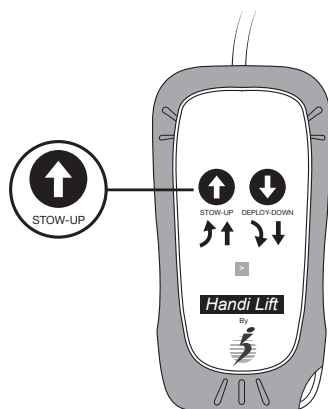

User guide

handiRDO™ REAR DOOR OPENER

Opening

1. Press and hold the button  to open the rear doors.

WARNING: Keep a safe distance when operating the RDO and lift!

2. Continue pressing the button  to activate the wheelchair lift.

2

User guide

handiRDO™ REAR DOOR OPENER

Closing

1. Press and hold the button  to stow the lift and close the rear doors.

1

2. Continue pressing the button . When a small safety-delay occurs, keep pressing to close the doors completely.

User guide for wireless control

handiRDO™ REAR DOOR OPENER

Opening

1. Press the button  to activate the RDO.
2. Press and hold the button  to open the rear doors.

WARNING: Keep a safe distance when operating the RDO and lift!