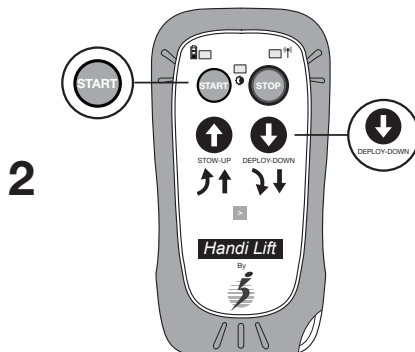

User guide for wireless control

handiRDO™ REAR DOOR OPENER

Opening

1. Press the button  to activate the RDO.
2. Press and hold the button  to open the rear doors.

WARNING: Keep a safe distance when operating the RDO and lift!

2. Continue pressing the button  until the vehicle doors are fully open and the wheelchair lift is completely unfolded.

2

Closing

1. Press the button  to activate the RDO.
2. Press and hold the button  to stow the lift and close the rear doors.