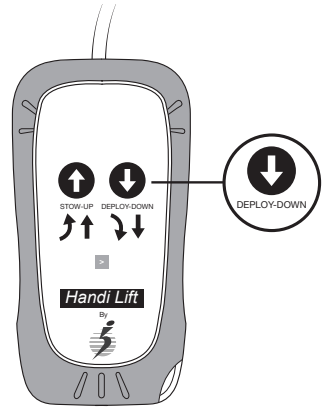

User guide

handiRDO™ REAR DOOR OPENER

Opening

1. Press and hold the button  to open the rear doors.

WARNING: Keep a safe distance when operating the RDO and lift!

2. Continue pressing the button  to activate the wheelchair lift.

2

User guide

handiRDO™ REAR DOOR OPENER

Closing

1. Press and hold the button  to stow the lift and close the rear doors.

1

2. Continue pressing the button . When a small safety-delay occurs, keep pressing to close the doors completely.