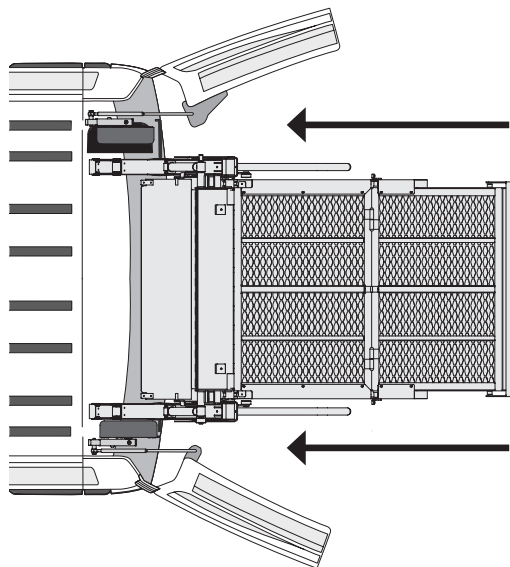

2

User guide

handiRDO™ REAR DOOR OPENER

Closing

1. Press and hold the button  to stow the lift and close the rear doors.

1

2. Continue pressing the button . When a small safety-delay occurs, keep pressing to close the doors completely.